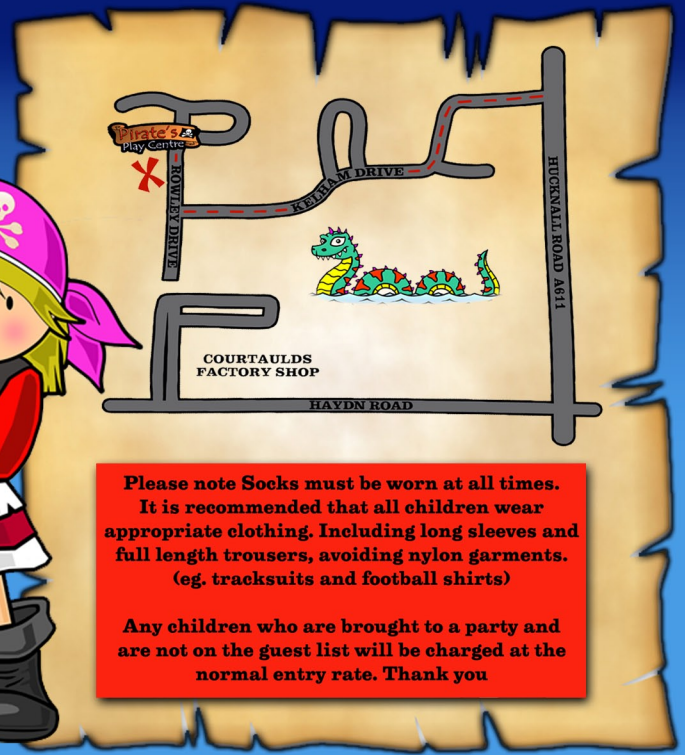

Download our FREE app on Apple & Android devices

Visit and like us at facebook.com/piratesplay

Pirate's

Play, Party & Laser Centre

Dear

You are invited to my party at
Pirate's Play Centre

On

At

From

Please RSVP to

Please note Socks must be worn at all times.
It is recommended that all children wear appropriate clothing. Including long sleeves and full length trousers, avoiding nylon garments. (eg. tracksuits and football shirts)